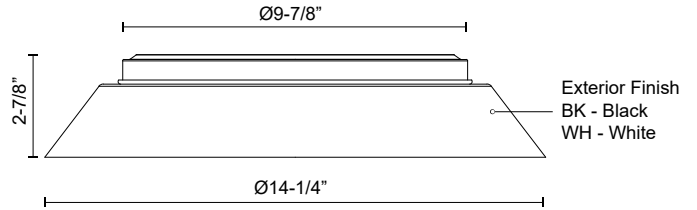

JASPER
FM43414
FLUSH MOUNT

PROJECT

SPECIFICATION DETAILS

Fixture Dimensions	D14-1/4" x H2-7/8"
Light Source	AC LED Module
Wattage	17W
Total Lumens	1355lm
Delivered Lumens	775lm*
Voltage	120V
Color Temperature	3000K
CRI (Ra)	90CRI
Optional Color Temps	2700K - 5000K Available, Minimum Order Quantities Apply
LED Rated Life	50,000 hours
Dimming	100% - 10%, ELV Dimmer (Not Included)
Diffuser Details	Frosted acrylic diffuser
Location	Dry
Mounting Style	All Orientation; Ceiling and Wall;
CEC Title 24 JA8	Yes, JA8-2022
Energy Star Certified	Energy Star Compliant
Paint Finish	BK01; GD01; WH01;

* For custom options, consult factory for details.

* For warranty information, please visit www.kuzcolighting.com/warranty

DESCRIPTION

Designed to be decorative in any space, the oversized metallic frames, available in black, white and gold, add artistic flair to its sleek design

KUZCO

CANADA: 19054 28TH AVENUE - SURREY, BC V3Z 6M3
USA: 3035 E. LONE MOUNTAIN ROAD - LAS VEGAS, NV 89081

WWW.KUZCOLIGHTING.COM

© 2021 KUZCO LIGHTING. ALL RIGHTS RESERVED.

COMMENT