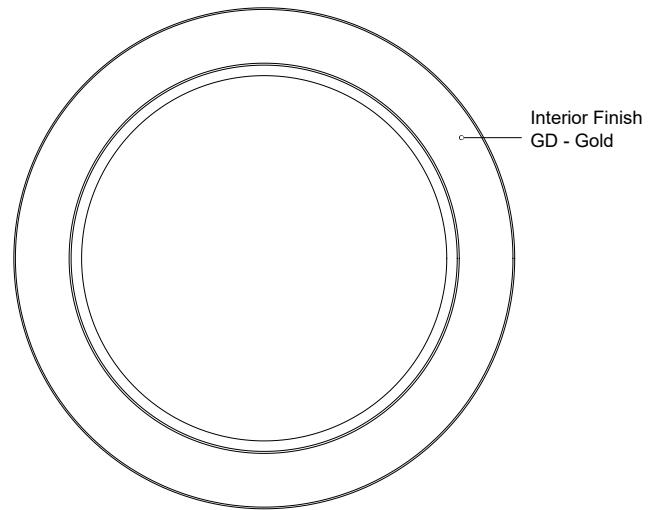

JASPER
FM43414
FLUSH MOUNT

PROJECT

SPECIFICATION DETAILS

Fixture Dimensions	D14-1/4" x H2-7/8"
Light Source	AC LED Module
Wattage	17W
Total Lumens	1355lm
Delivered Lumens	775lm*
Voltage	120V
Color Temperature	3000K
CRI (Ra)	90CRI
Optional Color Temps	2700K - 5000K Available, Minimum Order Quantities Apply
LED Rated Life	50,000 hours
Dimming	100% - 10%, ELV Dimmer (Not Included)
Diffuser Details	Frosted acrylic diffuser
Location	Dry
Mounting Style	All Orientation; Ceiling and Wall;
CEC Title 24 JA8	Yes, JA8-2022
Energy Star Certified	Energy Star Compliant
Paint Finish	BK01; GD01; WH01;

* For custom options, consult factory for details.

* For warranty information, please visit www.kuzcolighting.com/warranty

DESCRIPTION

Designed to be decorative in any space, the oversized metallic frames, available in black, white and gold, add artistic flair to its sleek design

KUZCO

CANADA: 19054 28TH AVENUE - SURREY, BC V3Z 6M3
USA: 3035 E. LONE MOUNTAIN ROAD - LAS VEGAS, NV 89081

WWW.KUZCOLIGHTING.COM

© 2021 KUZCO LIGHTING. ALL RIGHTS RESERVED.

COMMENT